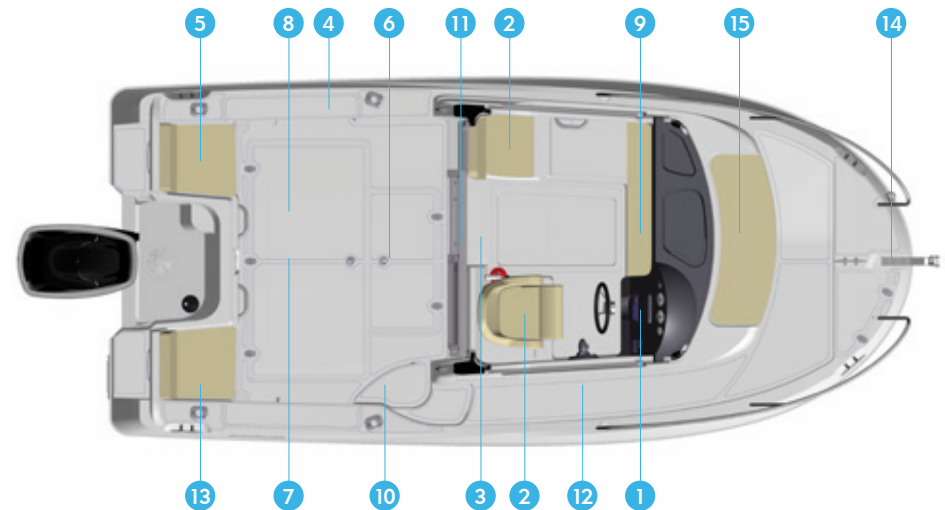

12

Access walkway & access to foredeck

15

Bow area suitable for fishing and with optional bow cushion

4

2 rod storage racks (3 rods per side), 2 additional rod holders with the Fish Pack

MODEL FEATURES

1. Ergonomic helm with tachometer and speedometer plus 12v socket standard in the dash board. Optional Electronics Pack comes with GPS/Chart plotter/Stereo
2. Pilot and co-pilot seating. 2 options for co-pilot seating: standard seat or optional bucket seat
3. Bench seat filler (part of Cabin Comfort Pack)
4. 2 rod storage racks (3 rods per side), 2 additional rod holders with the Fish Pack
5. Optional livewell system below bench seat
6. Fish locker with standard drains (part of Fish Pack)
7. Cockpit table (part of Cockpit Comfort Pack)
8. Large fishing cockpit and floor storage, battery access and cockpit service hatch
9. Double berth with berth upholstery, berth filler and cabin curtains (part of Cabin Comfort Pack)
10. Raw water wash-down (part of Fish Pack)
11. Sliding cabin entry door
12. Access walkway & access to foredeck
13. Removable bench seat, ideal for fishing
14. Foredeck anchor locker and stainless steel tilt bow roller
15. Bow area suitable for fishing and with optional bow cushion