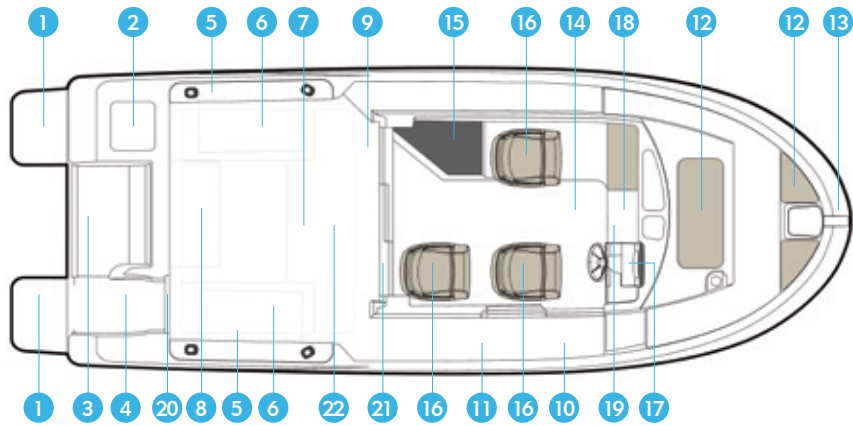

CAPTUR 755 PILOTHOUSE

18

16

17

15

MODEL FEATURES

1. Optional port & starboard swim platform
2. Livewell
3. Optional bait preparation station and 2 additional rod holders
4. Walkthrough transom door
5. 2 rod storage racks (3 rods per side)
6. 2 fish lockers with standard drains and optional electric pumpout available with Fish Pack
7. Cockpit floor storage & battery access & cockpit service hatch
8. Aft & port flip down bench seats, cockpit table, and cockpit shower as part of optional Cockpit Comfort Pack
9. Sliding cabin entry door
10. Side entry door
11. Access walkway to foredeck
12. Bow seats with optional cushions
13. Foredeck anchor locker with optional forward windlass
14. Cabin floor lockers
15. Dedicated galley with sink, fresh water system, stove and optional refrigerator
16. 3 cabin seats with slide/swivel & flip-up bolsters & optional table
17. Integrated helm with hydraulic steering, SmartCraft instrumentation, mounting area for optional 9" GPS/Chart plotter/Stereo
18. Double berth with storage and berth cushions
19. Optional seawater toilet
20. Optional raw water washdown
21. Optional cockpit helm and optional 7" second station electronics (GPS/Chartplotter) with weather cover
22. Large fishing cockpit