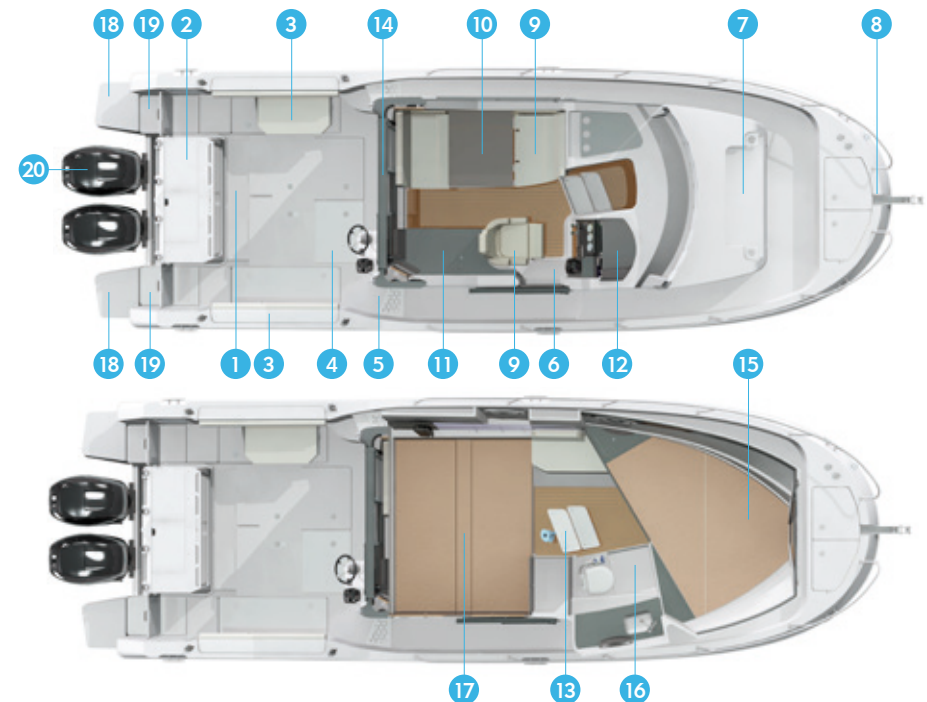

15

12

MODEL FEATURES

1. Large fishing cockpit with fish lockers
2. Sliding fishing station with sink & faucet, cutting board & individual flip seats
3. Optional starboard & port flip down bench seats
4. Optional cockpit helm station & electronics
5. Access walkway to foredeck
6. Sliding side entry door to helm
7. Bow seat with optional cushion
8. Anchor locker & optional windlass
9. Pilot & Co-pilot Seat
10. Dinette table with adaptable seat configuration convertible to berth
11. Galley with sink & tab with optional refrigerator, single burner stove and microwave
12. Helm with hydraulic steering, SmartCraft, optional 9" GPS/Chart plotter, Fusion radio and 12v outlet
13. Wide steps to berths
14. Sliding cabin entry door
15. Full double berth with storage below berth
16. Head with enclosed sea toilet & pullout faucet/shower
17. Spacious aft berth with optional rod holder storage
18. Port & starboard swim platform
19. Transom door
20. Single or twin engine configuration (max 500 hp)

16

17