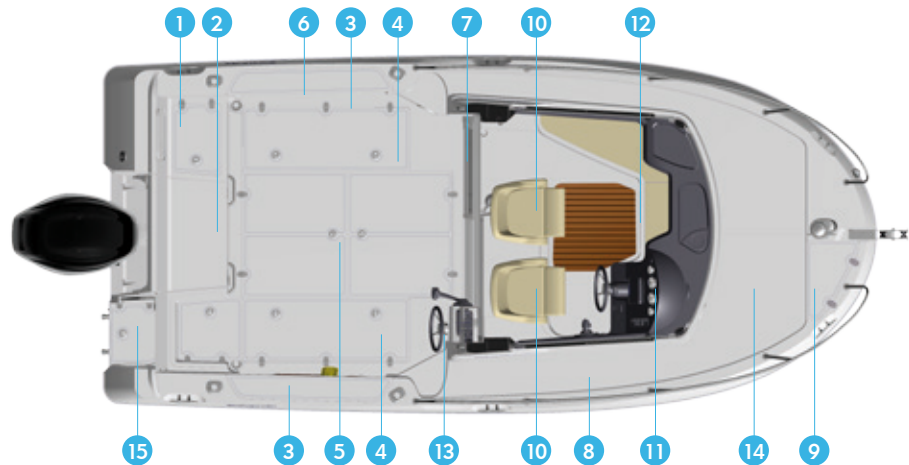

Integrated helm with hydraulic steering, mounting area for optional 7" GPS/Chart plotter/Stereo and 12v outlet