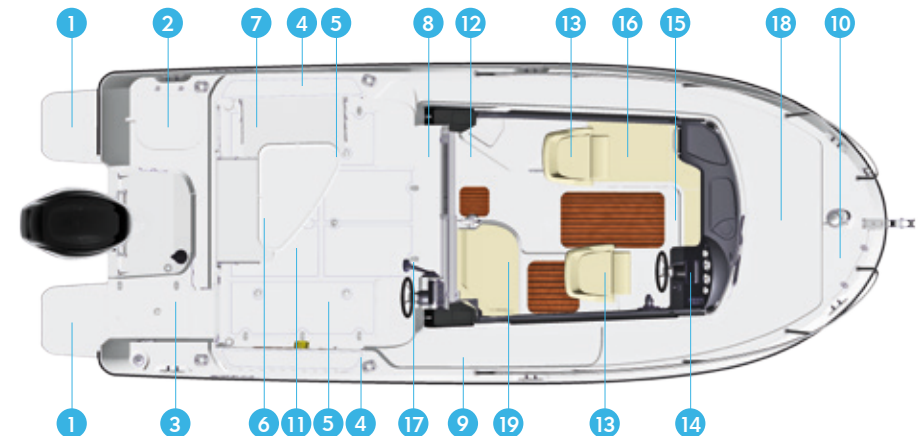

1. Optional port & starboard swim platforms
2. Livewell
3. Walkthrough transom door
4. 2 rod storage racks (3 rods per side)
5. 2 fish lockers with standard drains and optional port electric pumpout available with Fish Pack
6. Cockpit floor storage & battery access & cockpit service hatch
7. Aft & port flip down bench seats and cockpit table as part of optional Cockpit Comfort Pack
8. Sliding cabin entry door
9. Access walkway & access to foredeck
10. Foredeck anchor locker with optional forward windlass
11. Large fishing cockpit
12. Dedicated galley with optional fresh water system, stove and refrigerator as part of Cabin Comfort Pack
13. 2 seats with slide/swivel & flip-up bolsters
14. Integrated helm with hydraulic steering, SmartCraft instrumentation, mounting area for optional 7" GPS/Chart plotter/Stereo and 12v outlet
15. Double berth with storage below and berth cushions
16. Optional seawater toilet
17. Optional cockpit helm and optional 7" second station electronics (GPS/Chartplotter networked to primary system) with weather cover
18. Bow area suitable for fishing
19. Double wide bench seat with incorporated storage